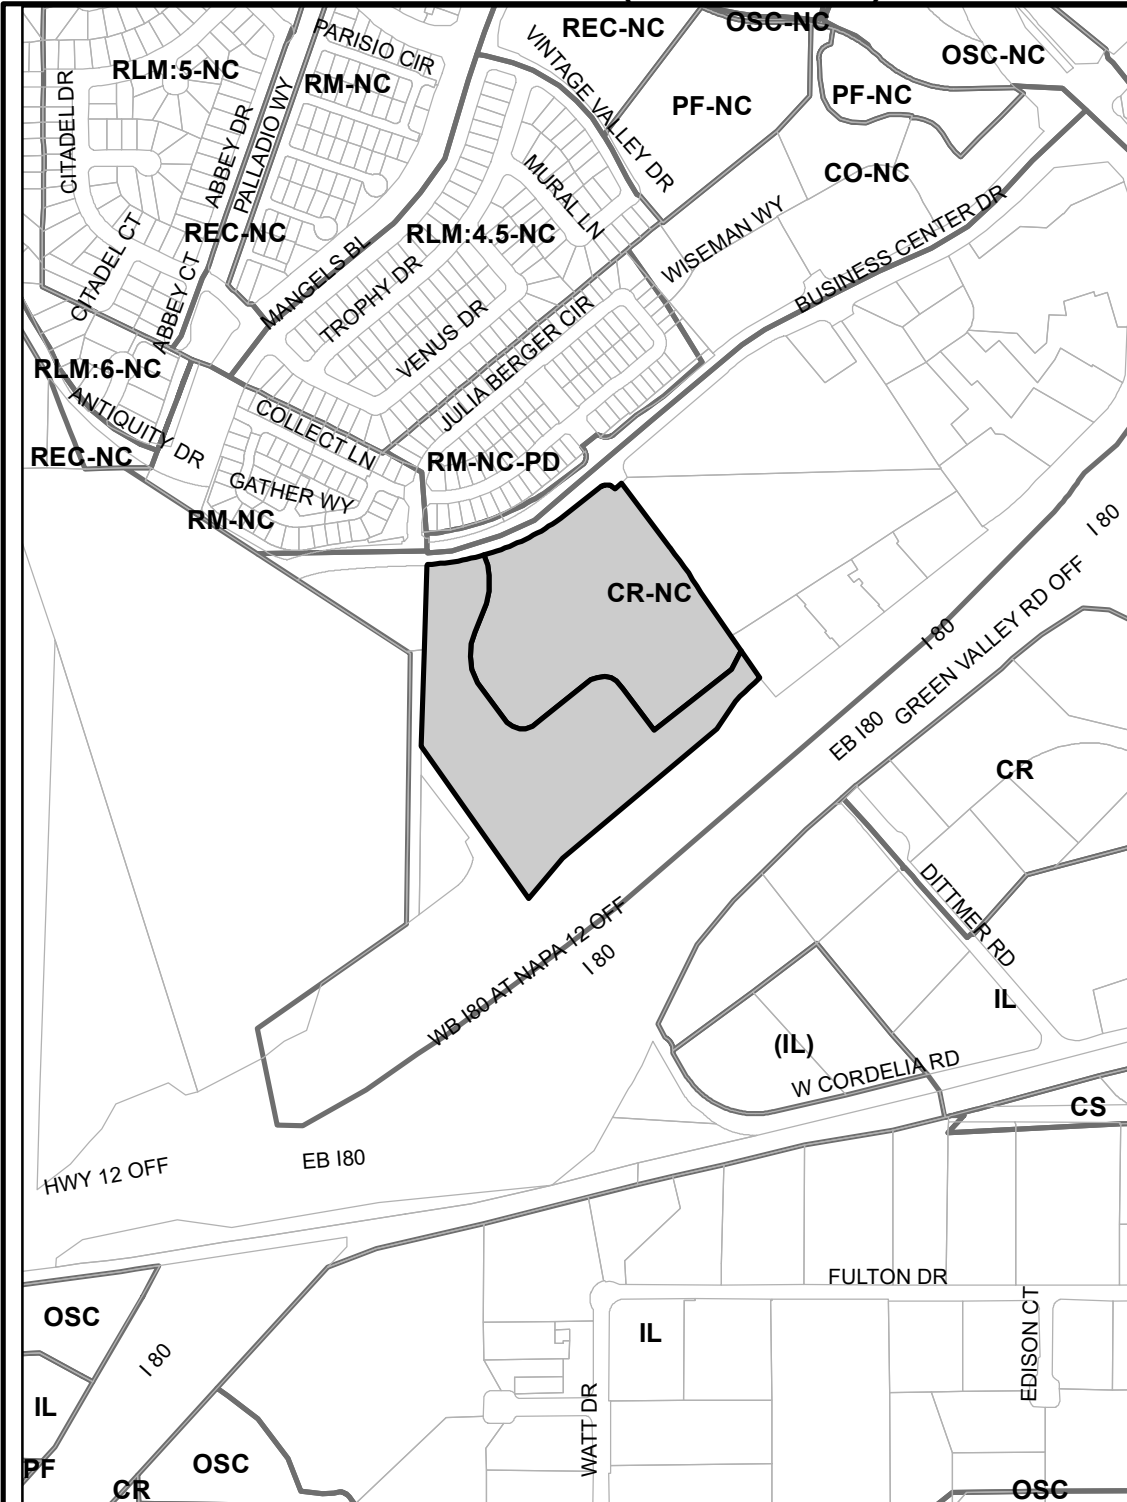

ZONING EXHIBIT

Urban Realty Rezone (ZC2020-001)

LEGEND

Zone Designations

- AG Agriculture
- CC Community Commercial
- CD Downtown Commercial
- CDC Downtown Commercial Core
- CM Mixed Commercial
- CN Neighborhood Commercial
- CO Office Commercial
- CR Regional Commercial
- CS Service Commercial
- CT Thoroughfare Commercial
- IBP Industrial Business Park
- IG General Industrial
- IL Limited Industrial
- ITP Industrial Technology Park
- OSC Open Space Conservation
- PF Public Facilities
- REC Recreation
- RVL Very Low Density Residential
- RL Low Density Residential
- RLM Low-Medium Density Residential
- RM Medium Density Residential
- RH High Density Residential
- RVH Very High Density Residential
- None Not in City / No Pre-Zoning

Overlays

- NC North Cordelia Overlay
- PD Proposed Development Overlay
- P1 Downtown Parking Overlay
- H Hillside Overlay

- CR to CO
- Parcels
- Zoning